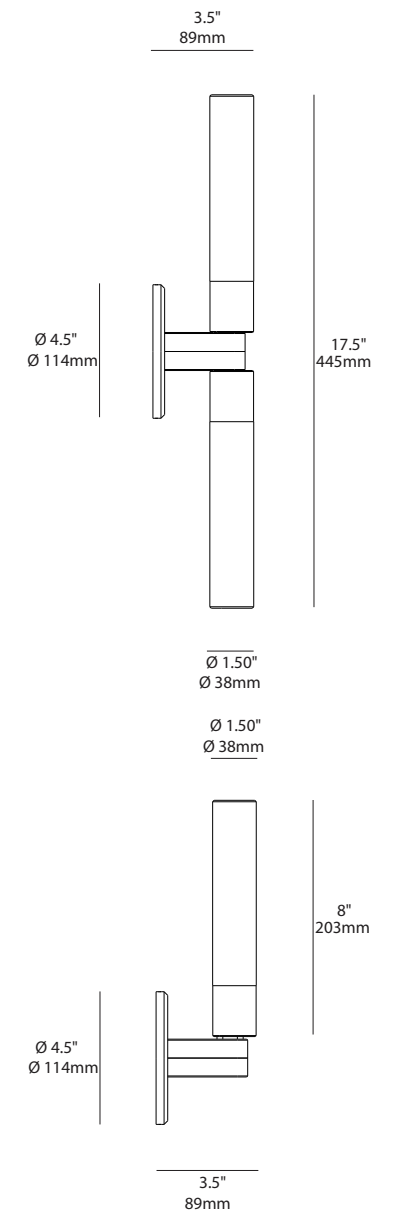

Light Source

Single 2 watt LED, 150 lumens, 90 CRI, 2700K (warm white color temperature). Color consistent from LED to LED within a 3 step MacAdam ellipse.

W1U-W2UD

- Description:** High efficiency LED decorative pendant mount luminaire with machined aluminum housing and clear acrylic light control lens.
- Lamping:** Single 2 watt LED, 150 lumens, 90 CRI, 2700K (warm white color temperature). Color consistent from LED to LED within a 3 step MacAdam ellipse.
- Electrical:** Constant current class 2 driver (0-10V dimmable), 120/277V 50/60Hz, 700mA (sold separate). See D8 remote driver spec sheet for details.
- Function:** Canopy and mounting plate provided. Mounts directly to 4" octagonal j-box (by others) 120"(3048mm) suspension cable provided standard. Field adjustable.
- Metal finish:** Clear anodized aluminum (Custom anodized finishes available)
- Light Distribution Optics:**  Diffuse (standard)
- Approvals:** Dry locations, approved to UL safety standards for luminaires when used with Archilume D8 driver.

Product Symbols

Colour Finishes

Product Specifications