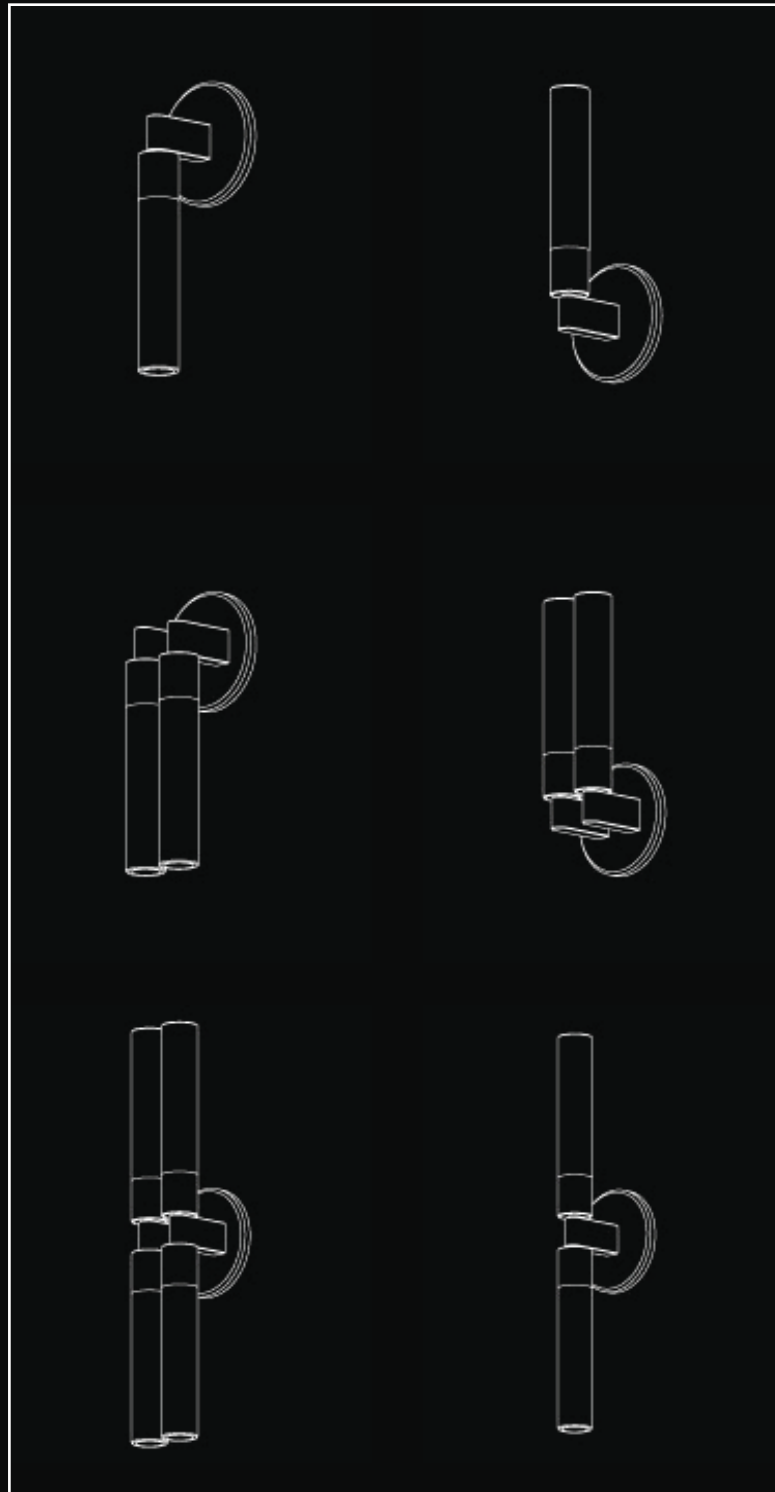

archilume.com

archilume

W_{1U} - W_{2UD}

Pendant · Indoor

Elegantly minimal, this single/double upward/downward configuration dimmable LED wall mounted luminaire creates flattering highlights. Signature clear light control lenses diffuse light in concentric rings, evoking ripples on water. Dazzling highlights are sure to please with this design classic. The Archilume W1-W2 is ADA compliant.

Light Source

Single 2 watt LED, 150 lumens, 90 CRI, 2700K (warm white color temperature). Color consistent from LED to LED within a 3 step MacAdam ellipse.

W1U-W2UD

- Description:** High efficiency LED decorative pendant mount luminaire with machined aluminum housing and clear acrylic light control lens.
- Lamping:** Single 2 watt LED, 150 lumens, 90 CRI, 2700K (warm white color temperature). Color consistent from LED to LED within a 3 step MacAdam ellipse.
- Electrical:** Constant current class 2 driver (0-10V dimmable), 120/277V 50/60Hz, 700mA (sold separate). See D8 remote driver spec sheet for details.
- Function:** Canopy and mounting plate provided. Mounts directly to 4" octagonal j-box (by others) 120"(3048mm) suspension cable provided standard. Field adjustable.
- Metal finish:** Clear anodized aluminum (Custom anodized finishes available)
- Light Distribution Optics:**  Diffuse (standard)
- Approvals:** Dry locations, approved to UL safety standards for luminaires when used with Archilume D8 driver.