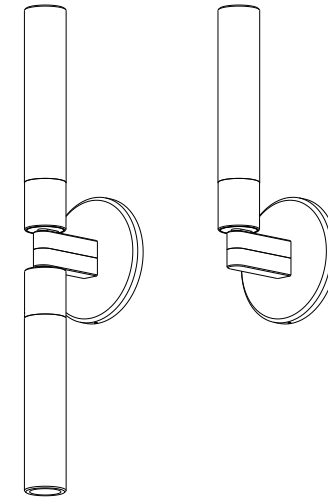

archilume.com

archilume

W_{1U} - W_{2UD}

Pendant · Indoor

Elegantly minimal, this single/double upward/downward configuration dimmable LED wall mounted luminaire creates flattering highlights. Signature clear light control lenses diffuse light in concentric rings, evoking ripples on water. Dazzling highlights are sure to please with this design classic. The Archilume W1-W2 is ADA compliant.

Light Source

Single 2 watt LED, 150 lumens, 90 CRI, 2700K (warm white color temperature). Color consistent from LED to LED within a 3 step MacAdam ellipse.

W1U-W2UD

- Description:** High efficiency LED decorative pendant mount luminaire with machined aluminum housing and clear acrylic light control lens.
- Lamping:** Single 2 watt LED, 150 lumens, 90 CRI, 2700K (warm white color temperature). Color consistent from LED to LED within a 3 step MacAdam ellipse.
- Electrical:** Constant current class 2 driver (0-10V dimmable), 120/277V 50/60Hz, 700mA (sold separate). See D8 remote driver spec sheet for details.
- Function:** Canopy and mounting plate provided. Mounts directly to 4" octagonal j-box (by others) 120"(3048mm) suspension cable provided standard. Field adjustable.
- Metal finish:** Clear anodized aluminum (Custom anodized finishes available)
- Light Distribution Optics:**  Diffuse (standard)
- Approvals:** Dry locations, approved to UL safety standards for luminaires when used with Archilume D8 driver.