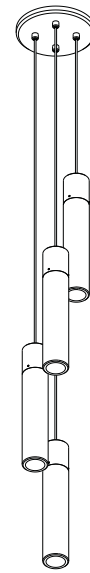

**Description:** High efficiency LED decorative pendant mount luminaire with machined aluminum housing and clear acrylic light control lens.

**Lamping:** Single 2 watt LED, 150 lumens, 90 CRI, 2700K (warm white color temperature). Color consistent from LED to LED within a 3 step MacAdam ellipse.

**Electrical:** Constant current class 2 driver (0-10V dimmable), 120/277V 50/60Hz, 700mA (sold separate). See D8 remote driver spec sheet for details.

**Function:** Canopy and mounting plate provided. Mounts directly to 4" octagonal j-box (by others) 120"(3048mm) suspension cable provided standard. Field adjustable.

**Metal finish:** Clear anodized aluminum (Custom anodized finishes available)

**Light Distribution Optics:**

Diffuse (standard)

Concentric (optional)

**Approvals:** Dry locations, approved to UL safety standards for luminaires when used with Archilume D8 driver.