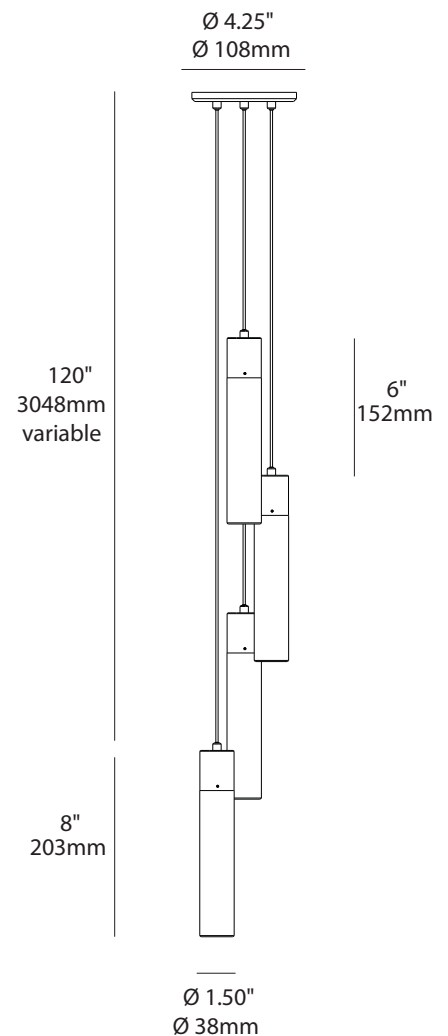

Description: High efficiency LED decorative pendant mount luminaire with machined aluminum housing and clear acrylic light control lens.

Lamping: Single 2 watt LED, 150 lumens, 90 CRI, 2700K (warm white color temperature). Color consistent from LED to LED within a 3 step MacAdam ellipse.

Electrical: Constant current class 2 driver (0-10V dimmable), 120/277V 50/60Hz, 700mA (sold separate). See D8 remote driver spec sheet for details.

Function: Canopy and mounting plate provided. Mounts directly to 4" octagonal j-box (by others) 120"(3048mm) suspension cable provided standard. Field adjustable.

Metal finish: Clear anodized aluminum (Custom anodized finishes available)

Light Distribution Optics:

Diffuse (standard)

Concentric (optional)

Approvals: Dry locations, approved to UL safety standards for luminaires when used with Archilume D8 driver.