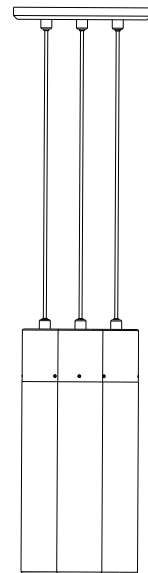

Description: High efficiency LED decorative pendant mount luminaire with machined aluminum housing and clear acrylic light control lens.

Lamping: Single 2 watt LED, 150 lumens, 90 CRI, 2700K (warm white color temperature). Color consistent from LED to LED within a 3 step MacAdam ellipse.

Metal finish: Clear anodized aluminum (Custom anodized finishes available)

Light Distribution Optics:

Diffuse (standard)

Concentric (optional)

Approvals: Dry locations, approved to UL safety standards for luminaires when used with Archilume D8 driver.

Ø 4.25"
Ø 108mm

120"
3048mm
variable

8"
203mm

Ø 1.50"
Ø 38mm

Description: Remote Mounted Electronic Driver - Suitable for operation of 1 to 8 Archilume lamp heads. Suitable for remote mounting up to 25 feet.