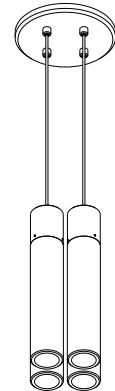

Description: High efficiency LED decorative pendant mount luminaire with machined aluminum housing and clear acrylic light control lens.

Lamping: Single 2 watt LED, 150 lumens, 90 CRI, 2700K (warm white color temperature). Color consistent from LED to LED within a 3 step MacAdam ellipse.

Metal finish: Clear anodized aluminum (Custom anodized finishes available)

Light Distribution Optics:

Diffuse (standard)

Concentric (optional)

Approvals: Dry locations, approved to UL safety standards for luminaires when used with Archilume D8 driver.

Ø 4.25"
Ø 108mm

120"
3048mm
variable

8"
203mm

Ø 1.50"
Ø 38mm

Description: Remote Mounted Electronic Driver - Suitable for operation of 1 to 8 Archilume lamp heads. Suitable for remote mounting up to 25 feet.

Mounting: Mounts from inside box with (2) #10 screws (by others). Mounting holes are on the centerline on 6.75" (171mm) centers.

Remote Box Finish: Galvanized metal.

Approvals: Dry locations, approved to UL safety standards for luminaires.