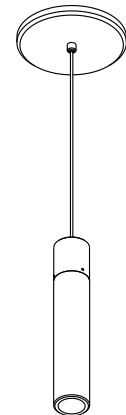

Description: High efficiency LED decorative pendant mount luminaire with machined aluminum housing and clear acrylic light control lens.

Lamping: Single 2 watt LED, 150 lumens, 90 CRI, 2700K (warm white color temperature). Color consistent from LED to LED within a 3 step MacAdam ellipse.

Metal finish: Clear anodized aluminum (Custom anodized finishes available)

Light Distribution Optics:

Diffuse (standard)

Concentric (optional)

Approvals: Dry locations, approved to UL safety standards for luminaires when used with Archilume D8 driver.

Ø 4.25"
Ø 108mm

120"
3048mm
variable

8"
203mm

Ø 1.50"
Ø 38mm

Description: Remote Mounted Electronic Driver - Suitable for operation of 1 to 8 Archilume lamp heads. Suitable for remote mounting up to 25 feet.

Mounting: Mounts from inside box with (2) #10 screws (by others). Mounting holes are on the centerline on 6.75" (171mm) centers.

Remote Box Finish: Galvanized metal.

Approvals: Dry locations, approved to UL safety standards for luminaires.