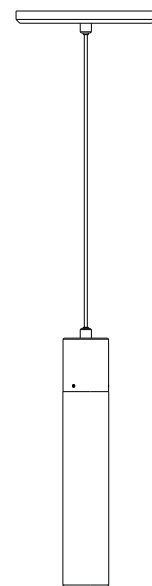

Description: High efficiency LED decorative pendant mount luminaire with machined aluminum housing and clear acrylic light control lens.

Lamping: Single 2 watt LED, 150 lumens, 90 CRI, 2700K (warm white color temperature). Color consistent from LED to LED within a 3 step MacAdam ellipse.

Metal finish: Clear anodized aluminum (Custom anodized finishes available)

Light Distribution Optics:

Diffuse (standard)

Concentric (optional)

Approvals: Dry locations, approved to UL safety standards for luminaires when used with Archilume D8 driver.

Ø 4.25"
Ø 108mm

120"
3048mm
variable

8"
203mm

Ø 1.50"
Ø 38mm

Description: Remote Mounted Electronic Driver - Suitable for operation of 1 to 8 Archilume lamp heads. Suitable for remote mounting up to 25 feet.