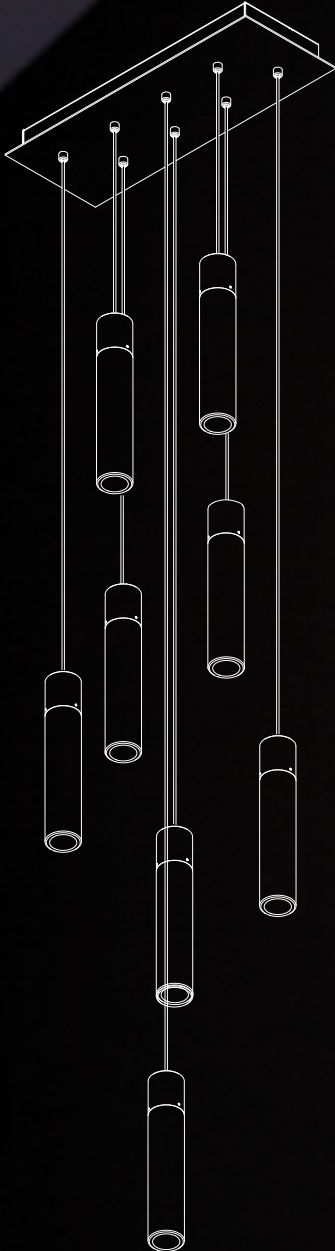

P8A

archilume

www.archilume.com

archilume

Archilume P8A
Dimmable LED chandelier
by Saleem Khattak.

8"

Ø 1.5"

Visionary development in the use of energy-saving LEDs.

www.archilume.com

5.25"

14"

The light source is invisible
warm elegant light travels through a
clear cylindrical lens to reveal itself in
the signature conical diffuser.

Ideal for use as an accent over a dining
table, in an entry way or any space where
a sculptural lighting accent is desired.