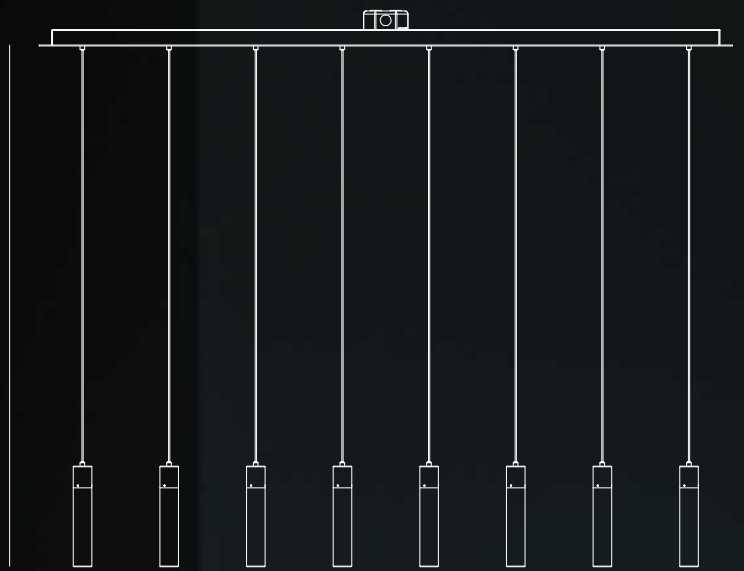

archilume  
P8L

Ideal as an accent over kitchen islands and counters, and over dining tables as a feature chandelier.

Archilume P8L  
Dimmable Linear LED Chandelier

Design by Saleem Khattak

archilume

[www.archilume.com](http://www.archilume.com)

6"  
152mm

56"  
1422mm

7"  
178mm

120"  
3048mm  
variable

The light source is invisible  
warm elegant light travels through a  
clear cylindrical lens to reveal itself in  
the signature conical diffuser.