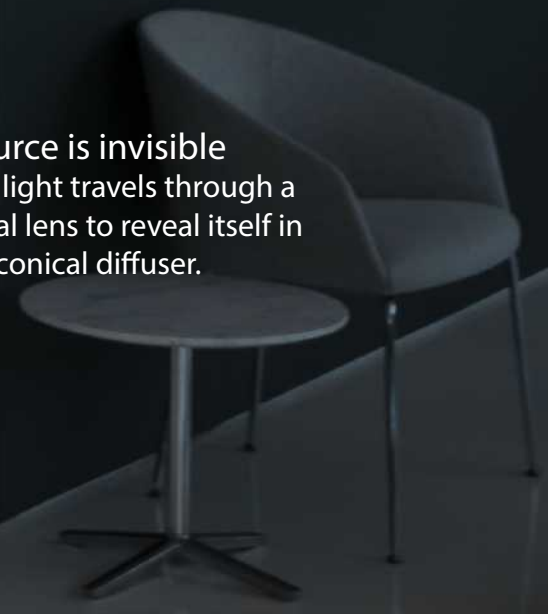

6"  
152mm

56"  
1422mm

7"  
178mm

120"  
3048mm  
variable

The light source is invisible  
warm elegant light travels through a  
clear cylindrical lens to reveal itself in  
the signature conical diffuser.