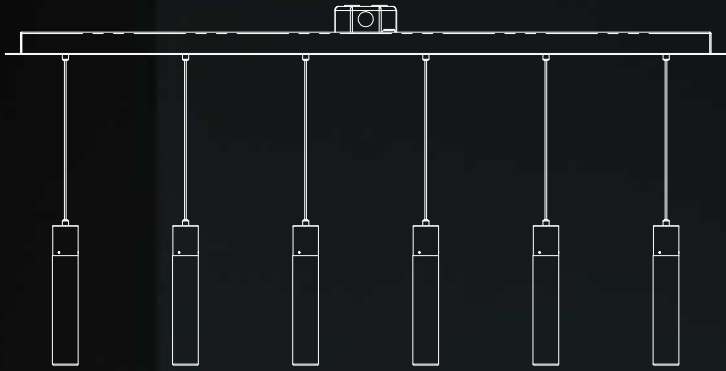

archilume

P6L

Ideal as an accent over kitchen islands and counters, and over dining tables as a feature chandelier.

Archilume P11L
Dimmable Linear LED Chandelier

Design by Saleem Khattak

archilume

www.archilume.com

6"
152mm

42"
1067mm

7"
178mm

120"
3048mm
variable

The light source is invisible
warm elegant light travels through a
clear cylindrical lens to reveal itself in
the signature conical diffuser.

archilume

www.archilume.com