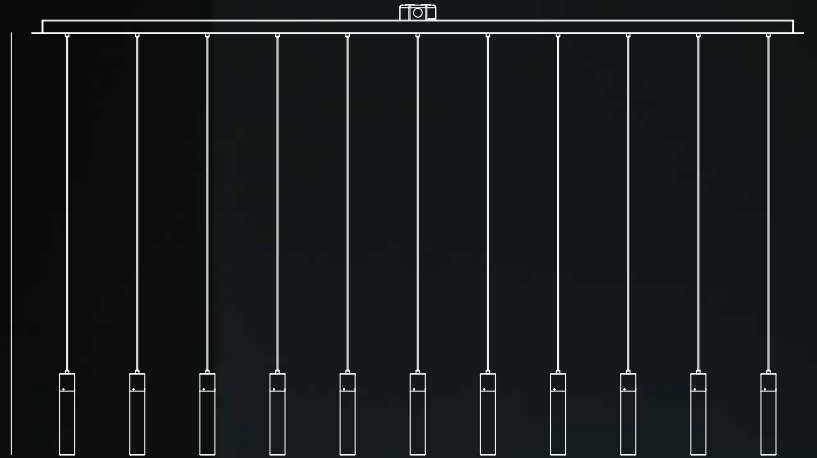

archilume
P11L

Ideal as an accent over kitchen islands and counters, and over dining tables as a feature chandelier.

Archilume P11L
Dimmable Linear LED Chandelier

Design by Saleem Khattak

archilume

www.archilume.com

6"
152mm

7"
178mm

120"
3048mm
variable

The light source is invisible
warm elegant light travels through a
clear cylindrical lens to reveal itself in
the signature conical diffuser.

archilume

www.archilume.com