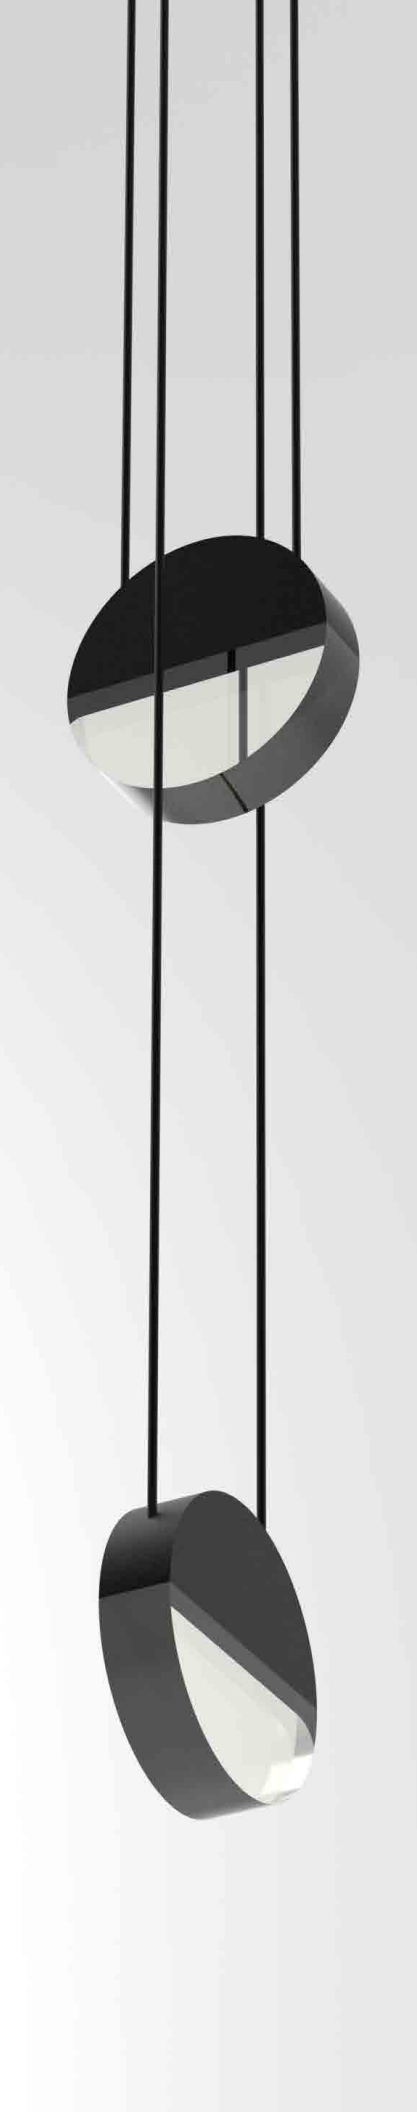

balance

archilume

archilume.com

balance

120"
3048mm
variable

Ø 4"
Ø 102mm

Balance consists of a pair of disc shapes suspended by twinned cables, one beneath the other, hung in perpendicular directions. The upper half of each disc is opaque machined aluminum while the lower half is an acrylic lens with a frosted edge emitting a glare-free warm tone.

Compositionally balanced while creating visual tension, Balance offers an arresting sculptural accent in a beautifully functional luminaire.

balance

archilume
archilume.com

Description: High efficiency LED decorative pendant mount luminaire with machined aluminum housing and clear acrylic light control lens.

Function: Canopy and mounting plate provided. Mounts directly to 4" octagonal j-box (by others) 120"(3048mm) suspension cable provided standard. Field adjustable.

Metal finish: Clear anodized aluminum (Custom anodized finishes available)