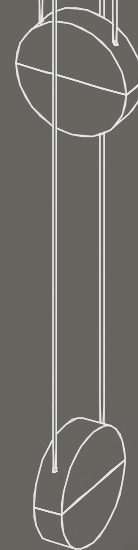

balance

archilume

archilume.com

balance

120"
3048mm
variable

Ø 4"
Ø 102mm

Balance consists of a pair of disc shapes suspended by twinned cables, one beneath the other, hung in perpendicular directions. The upper half of each disc is opaque machined aluminum while the lower half is an acrylic lens with a frosted edge emitting a glare-free warm tone.

Compositionally balanced while creating visual tension, Balance offers an arresting sculptural accent in a beautifully functional luminaire.

balance

archilume
archilume.com

Description: High efficiency LED decorative pendant mount luminaire with machined aluminum housing and clear acrylic light control lens.

Function: Canopy and mounting plate provided. Mounts directly to 4" octagonal j-box (by others) 120"(3048mm) suspension cable provided standard. Field adjustable.

Metal finish: Clear anodized aluminum (Custom anodized finishes available)